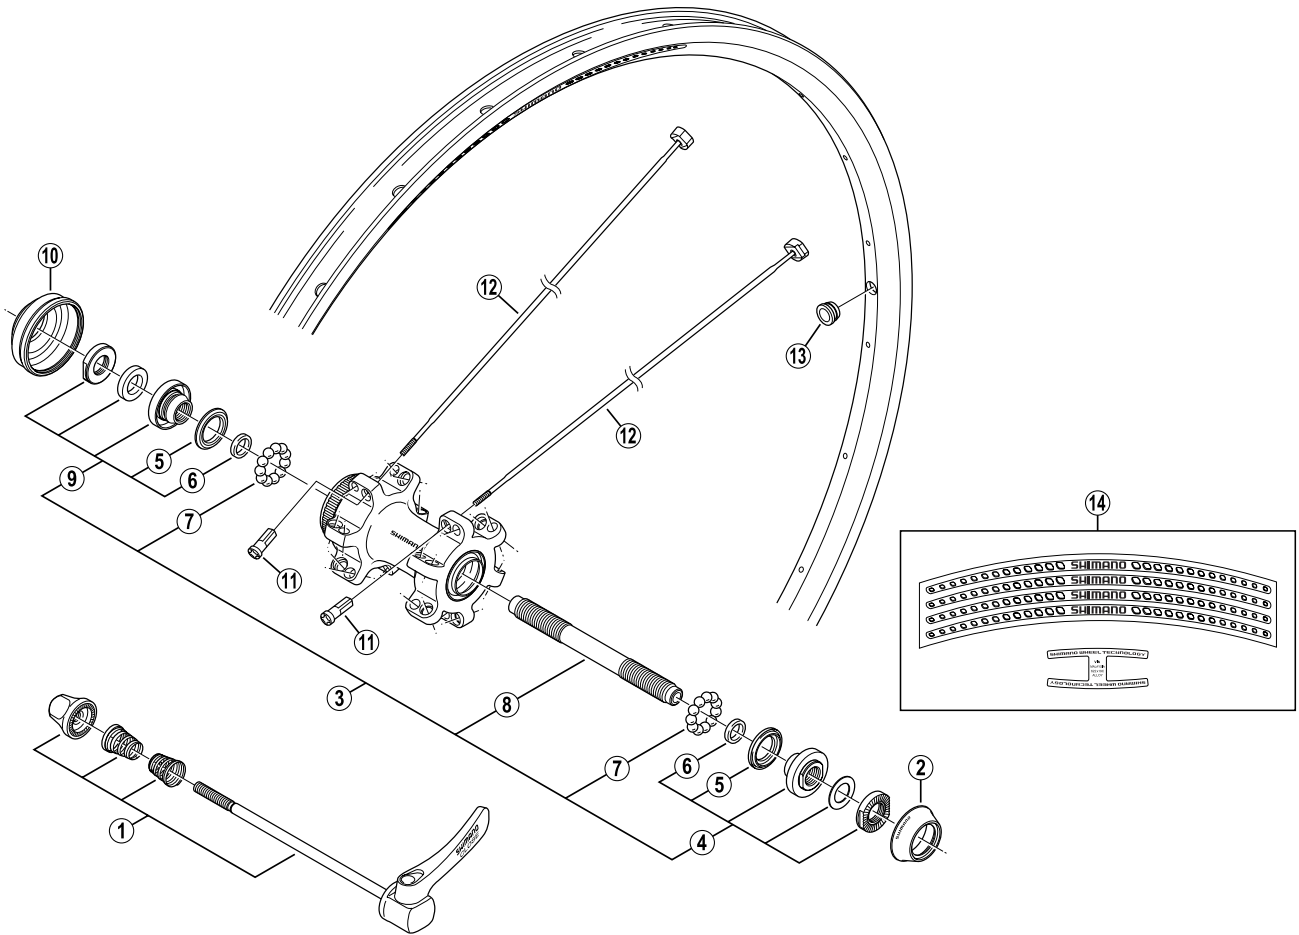

Front Wheel WH-T565-F

ITEM NO.	SHIMANO CODE NO.	DESCRIPTION
1	Y-22U 90110	Complete Quick Release 133 mm (5-1/4")
2	Y-21R 0210M	Rubber Seal
3	Y-4C6 98010	Complete Hub Axle 108 mm (4-1/4")
4	Y-4C6 98020	Right Hand Lock Nut Unit
5	Y-214 06000	Seal Ring
6	Y-2T8 04000	O-Ring
7	Y-4BB98030	Steel Ball (3/16") 22 pcs.
8	Y-21S 02000	Hub Axle 108 mm (4-1/4")
9	Y-4C6 98030	Left Hand Lock Nut Unit
10	Y-24Z 02000	Rotor Mount Cover
11	Y-4AF 05000	Nipple
12	Y-4C8 98020	Spoke (298 mm) w/Washer
13	Y-4BU04000	Valve Stem Adapter
14	Y-4C8 98030	Rim Sticker Unit

Over Lock Nut Dimension: 100 mm (3-15/16")

0507-2483

Specifications are subject to change without notice.

SHIMANO