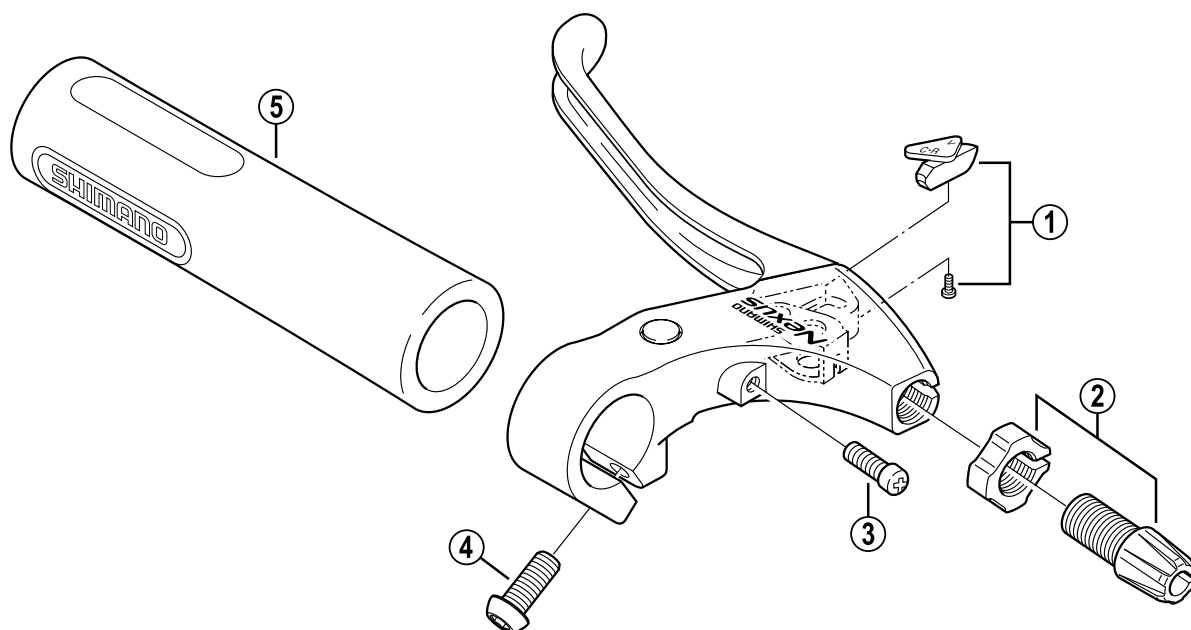

SHIMANO NEXUS Brake Lever

BL-IM60 For Left Hand / 4-Finger

Q'TY	ITEM NO.	SHIMANO CODE NO.	DESCRIPTION
	1	Y-8TS 98020	L.H. Adjustment Block & Screw
	2	Y-8S8 98010	Cable Adjusting Bolt (M10 x 19) & Nut
	3	Y-89E 05010	Reach Adjusting Screw (M4 x 10.8)
	4	Y-8SB 10000	Clamp Bolt (M6 x 14.8)
	5	Y-89M 08010	Grip (φ 22.2 mm / Black)