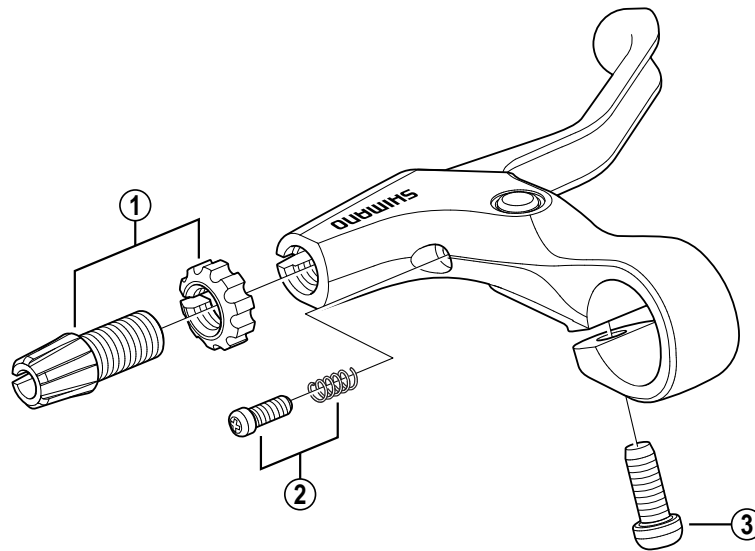

Brake Lever
BL-R550 2.5-Finger

BL-R770
 BL-MC16
 BL-M511

ITEM NO.	SHIMANO CODE NO.	DESCRIPTION	INTERCHANGEABILITY		
1	Y-8T6 98010	Cable Adjusting Bolt & Nut	A	A	A
2	Y-8T7 98010	Reach Adjusting Screw (M4 x 10.8) & Spring	A	A	
3	Y-8SB 10000	Clamp Bolt (M6 x 14.8)	A		B

A: Same parts.

B: Parts are usable, but differ in materials, appearance, finish, size, etc.

Absence of mark indicates non-interchangeability.

0607-2580

Specifications are subject to change without notice.