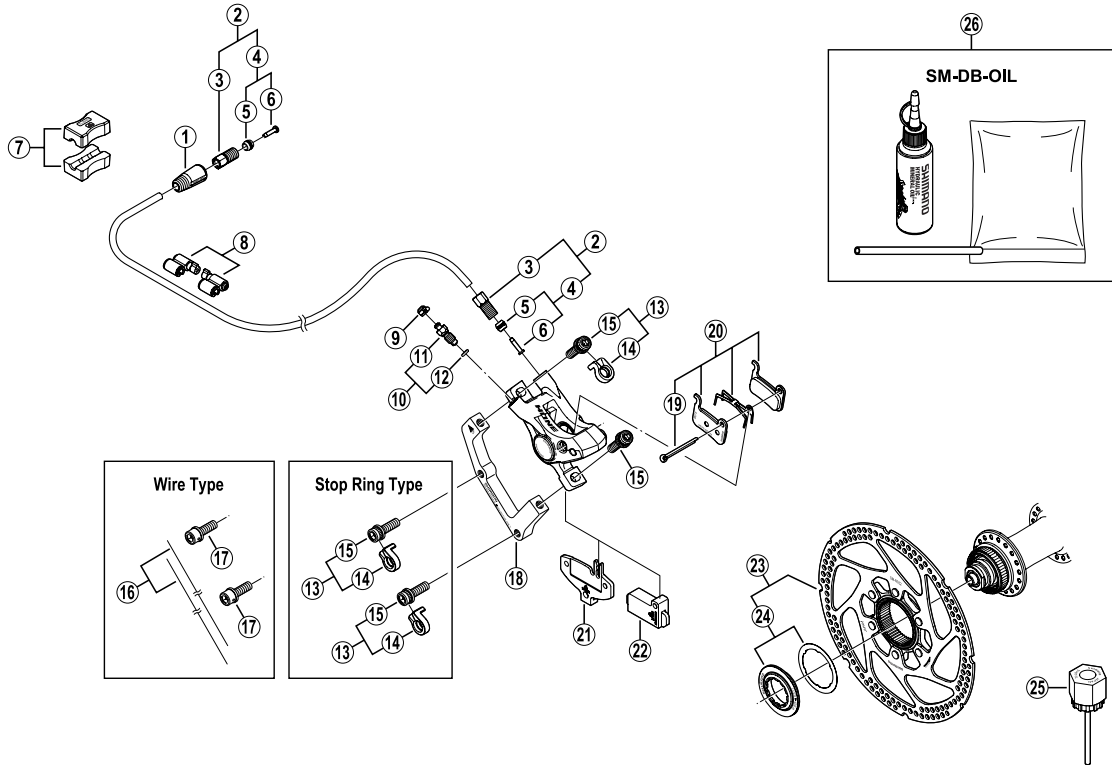

HONE Rear Disc Brake

BR-M601 Brake Caliper
SM-RT62 Disc Rotor

SM-BH59 Brake Hose

ITEM NO.	SHIMANO CODE NO.	DESCRIPTION
1	Y-8H2 03010	Cover
2	Y-8H2 98010	Connecting Bolt Unit
3	Y-8H2 01000	Connecting Bolt
4	Y-8H2 98020	Olive & Connecting Insert
5	Y-8H2 04000	Olive
6	Y-8H2 02000	Connecting Insert
7	Y-8H1 98030	TL-BH61 Special Tool (2 pcs.)
8	Y-830 98040	SM-HANG Hose Supporter A & B
9	Y-8B2 14000	Bleed Nipple Cap
10	Y-8CL 98050	Bleed Nipple & Seal Ring
11	Y-8CL 24000	Bleed Nipple
12	Y-8B5 11001	O-Ring for Bleed Nipple
* 13	Y-8DS 98010	Adapter Fixing Bolt & Stop Ring
14	Y-8C5 11000	Stop Ring
* 15	Y-8C5 09020	Adapter Fixing Bolt (M6 x 18.7) for Stop Ring Type
16	Y-8B2 98010	Wire (2 pcs.)
17	Y-8B5 12000	Adapter Fixing Bolt (M6 x 19) for Wire Type
18	Y-8CZ 01010	A-Standard Mount Adapter (SM-MA-R203P/S) for Disc Rotor ϕ 203 mm
19	Y-8DB06000	Split Pin
20	Y-8CL 98010	Metal Pad (M06) & Spring w/Split Pin
	Y-8CY 98010	Resin Pad (M07S) & Spring w/Split Pin
21	Y-8CL 12000	Pad Spacer
22	Y-8CL 18000	Spacer for Bleeding
23	Y-8HS 98020	SM-RT62L Disc Rotor Unit (ϕ 203 mm)
24	Y-8HS 98030	Lock Ring & Washer
25	Y-120 09230	TL-LR15 Lock Ring Removal Tool
26	Y-839 98010	Mineral Oil Bleed Kit (50 ml)

0508-2377B