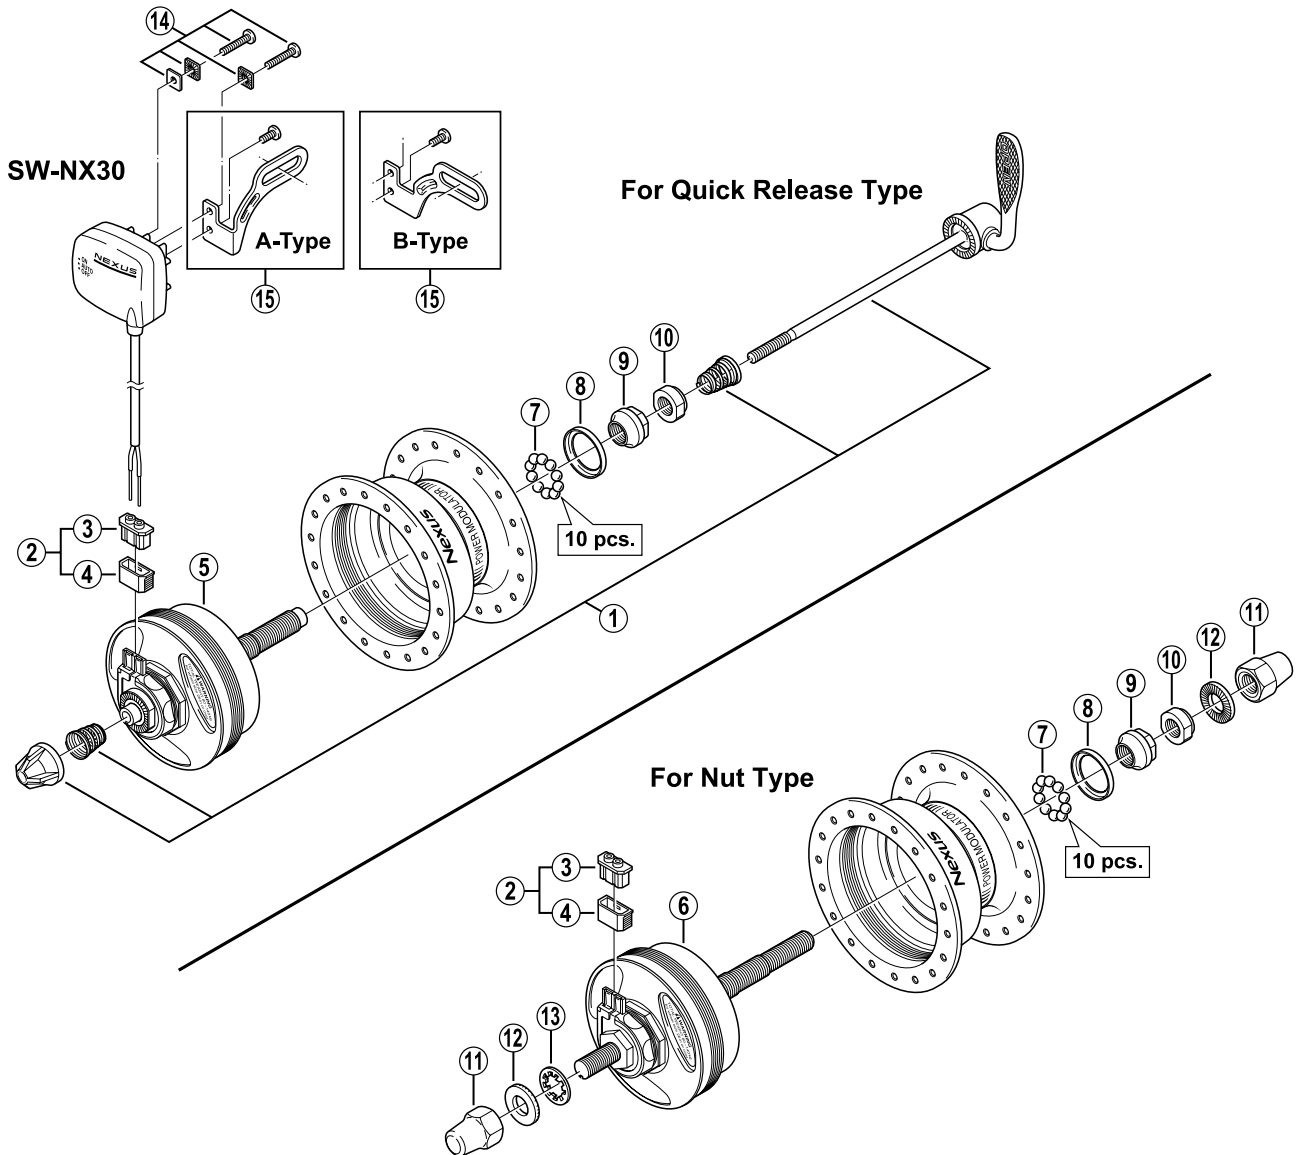

SHIMANO NEXUS Inter-L Hub Dynamo

DH-3R40

Hub Dynamo (6V – 3W) / Roller Brake Compatible

SW-NX30

Hub Dynamo Switch

Q'TY	ITEM NO.	SHIMANO CODE NO.	DESCRIPTION
	1	Y-2ST 98030	Complete Quick Release 133 mm (5-1/4")
	2	Y-2SS 98030	Connector Cap & Cover
	3	Y-2SS 20000	Connector Cap
	4	Y-2SS 19000	Connector Cover
	5	Y-2ZZ 98010	Internal Assembly (Clear Coating / Axle Length 108 mm) for Quick Release Type
		Y-2ZZ 98020	Internal Assembly (Silver Coating / Axle Length 108 mm) for Quick Release Type
	6	Y-20A 98010	Internal Assembly (Clear Coating / Axle Length 140 mm) for Nut Type
		Y-20A 98020	Internal Assembly (Silver Coating / Axle Length 140 mm) for Nut Type
	7	Y-000 91210	Steel Ball (3/16") 20 pcs.
	8	Y-22V 06000	Left Hand Dust Cap
	9	Y-22V 03100	Left Hand Cone (M10 x 11.94 mm)
	10	Y-31Z 06010	Lock Nut (M10 x 7.1 mm) for Left Hand Cone
	11	Y-314 14210	Cap Nut (M9)
	12	Y-2SS 28000	Washer (2 mm)
	13	Y-20Z 15000	Toothed Axle Washer
	14	Y-76X 98010	Cable Fixing Screw Unit (M3 x 16)
	15	Y-76X 98020	Bracket (A-Type) & Fixing Screw (M3 x 7)
		Y-76X 98030	Bracket (B-Type) & Fixing Screw (M3 x 7)