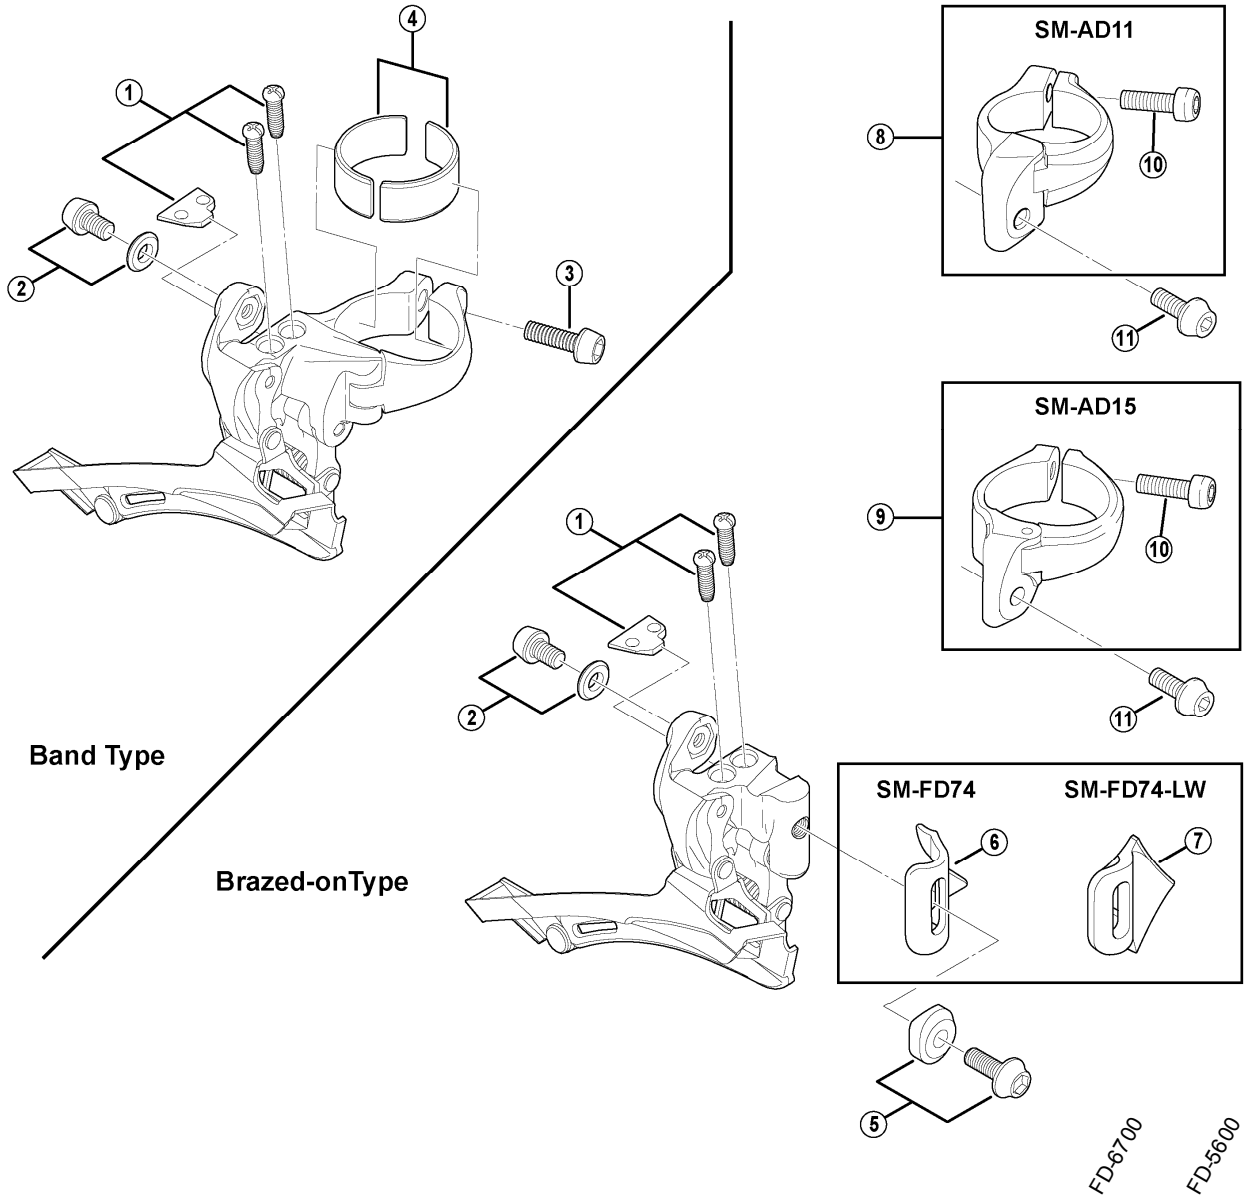

SHIMANO 105 Front Derailleur
FD-5700-S Silver Version
FD-5700-L Black Version

ITEM NO.	SHIMANO CODE NO.	DESCRIPTION	INTERCHANGEABILITY		
1	Y5MR98010	Stroke Adjust Screws (M4 x 13) & Plate			
2	Y5LW98020	Cable Fixing Plate & Bolt (M5 x 8)	A		
3	Y5A407020	Clamp Bolt (M5 x 15)	A		
4	Y5JD98020	Clamp Band Adapter (2 pcs.) for S-size / φ 28.6 mm (1-1/8")	A	A	
5	Y5JD98030	Clamp Bolt (M5 x 13.5) & Radius Washer for Brazed-on Type	A		
6	Y58032000	SM-FD74 Brazed-on Bracket	A	A	
7	Y58032100	SM-FD74-LW Brazed-on Bracket (Investment Cast)	A	A	
8	Y5JD98040	SM-AD11 Clamp Band Unit φ 31.8 mm (1-1/4") for Brazed-on Type	A		
9	Y5JD98050	SM-AD15 Clamp Band Unit φ 34.9 mm (1-3/8") for Brazed-on Type	A		
10	Y59L19100	Clamp Bolt (M5 x 17.5) for SM-AD11 / AD15	A		
11	Y5C252000	Clamp Bolt (M5 x 13.5) for SM-AD11 / AD15	A	A	

A: Same parts.
 B: Parts are usable, but differ in materials, appearance, finish, size, etc.
 Absence of mark indicates non-interchangeability.

Mar.-2010-3022
 © Shimano Inc. A

Specifications are subject to change without notice.