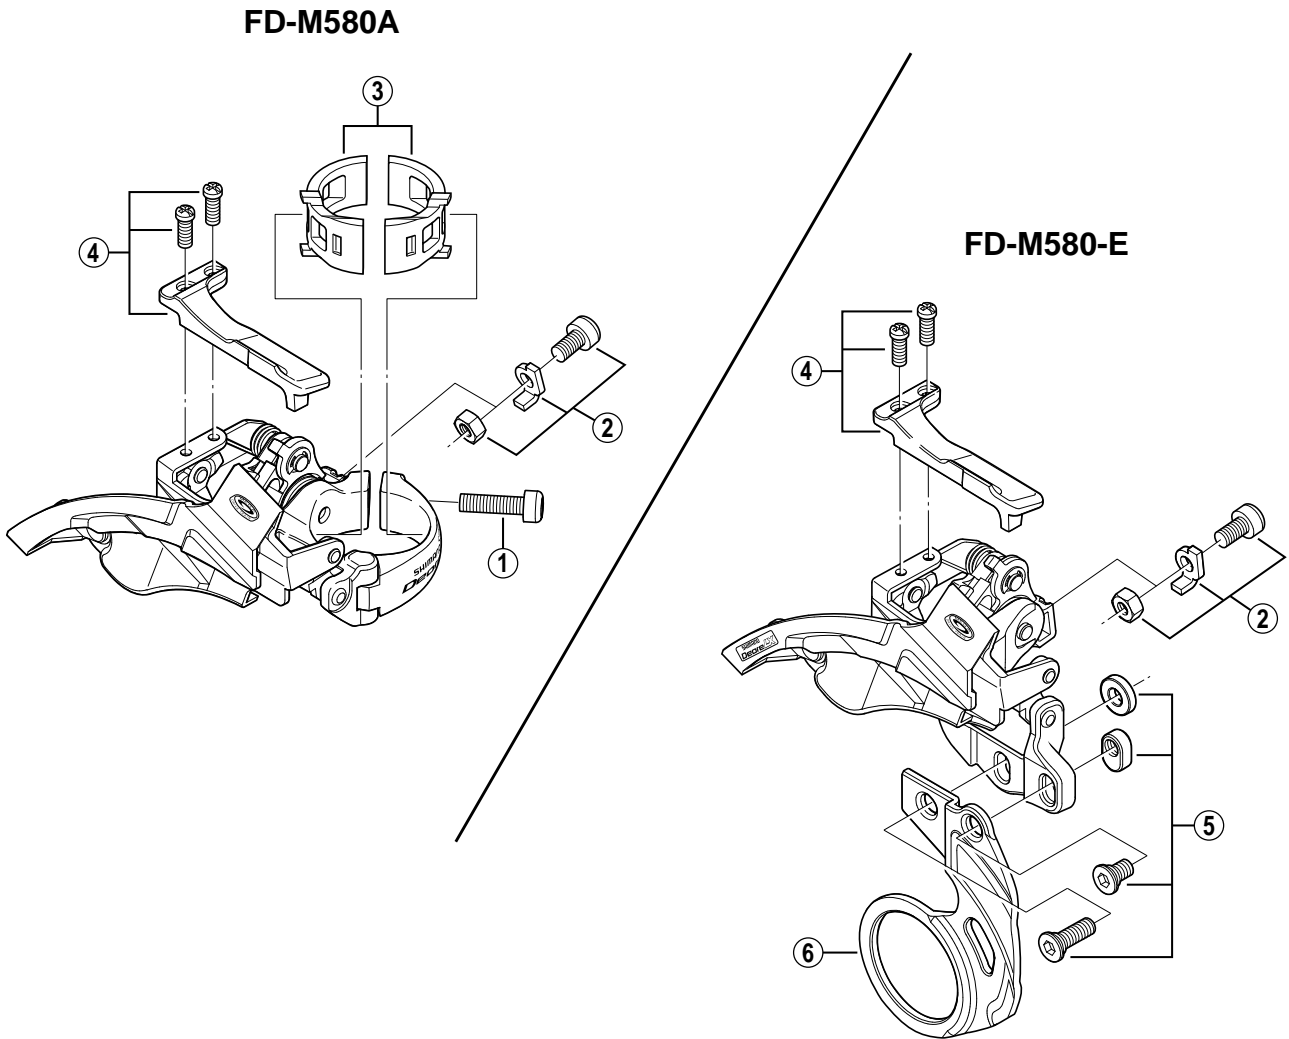

DEORE LX Top Swing Front Derailleur

# FD-M580A

## FD-M580-E Bracket Type

ITEM NO.	SHIMANO CODE NO.	DESCRIPTION
1	Y-5BG07000	Clamp Bolt (M5 x 18.5)
2	Y-5J5 98010	Cable Fixing Bolt Unit (M5 x 8.5)
* 3	Y-57Y 98010	SM-AD16S Clamp Band Adapters for S-size / $\phi$ 28.6 mm (1-1/8")
* 3	Y-57Y 98020	SM-AD16M Clamp Band Adapters for M-size / $\phi$ 31.8 mm (1-1/4")
4	Y-5HY 98040	Stroke Adjust Screws (M4 x 10) & Plate
* 5	Y-5J6 98010	Bracket Fixing Bolt Unit
6	Y-5EC 50400	BB-Plate