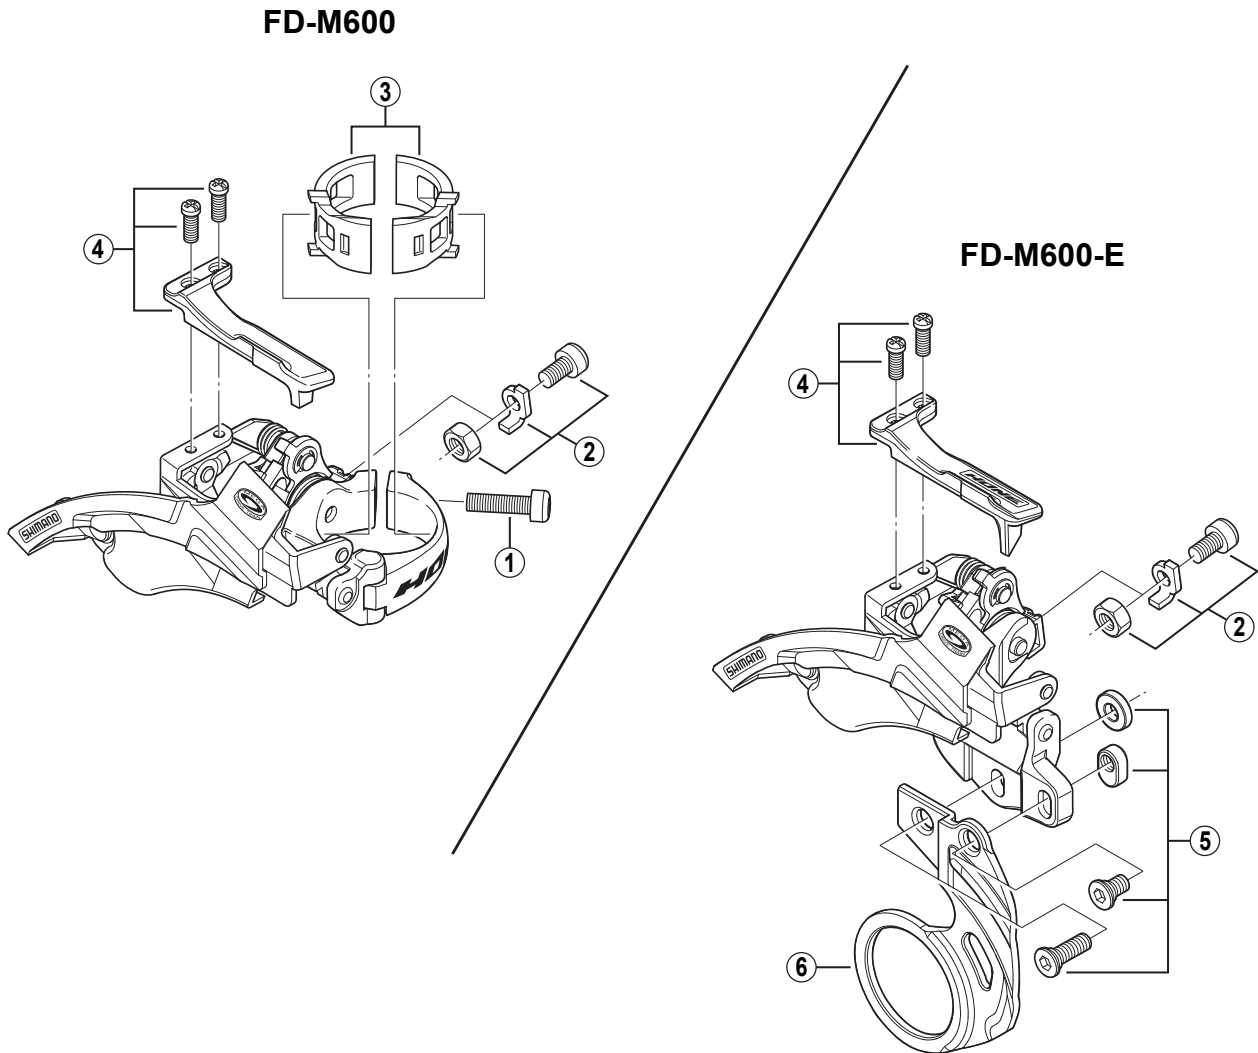

HONE Top Swing Front Derailleur

FD-M600

FD-M600-E Bracket Type

ITEM NO.	SHIMANO CODE NO.	DESCRIPTION
1	Y-5BG07000	Clamp Bolt (M5 x 18.5)
* 2	Y-5J5 98020	Cable Fixing Bolt Unit (M5 x 9)
3	Y-57Y 98010	SM-AD16S Clamp Band Adapters for S-size / $\phi 28.6$ mm (1-1/8")
	Y-57Y 98020	SM-AD16M Clamp Band Adapters for M-size / $\phi 31.8$ mm (1-1/4")
* 4	Y-5HY98050	Stroke Adjust Screws (M4 x 10) & Plate for FD-M600
* 4	Y-5JB 98030	Stroke Adjust Screws (M4 x 10) & Plate for FD-M600-E
5	Y-5K1 98020	Bracket Fixing Bolt Unit
6	Y-5EC50500	BB-Plate

0804-2350B

Specifications are subject to change without notice.

SHIMANO