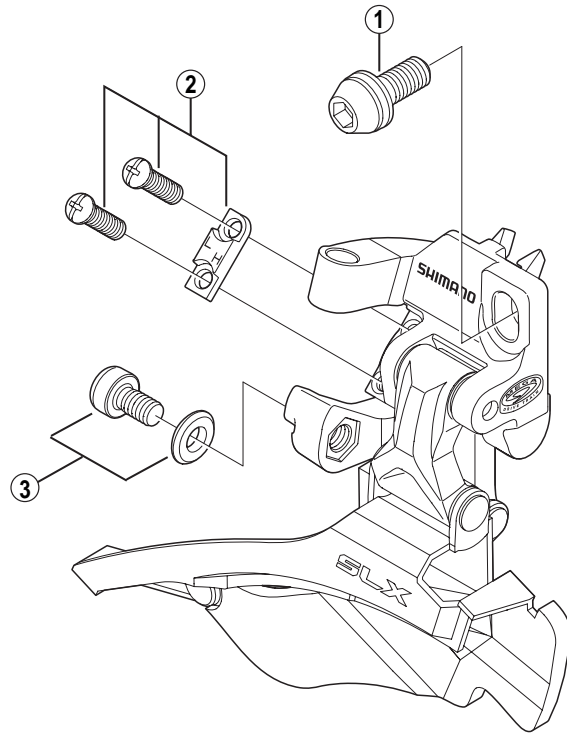

# SHIMANO SLX Front Derailleur

## FD-M661-D Direct Attachment Type

ITEM NO.	SHIMANO CODE NO.	DESCRIPTION	INTERCHANGEABILITY	
1	Y-5L4 08000	Clamp Bolt (M6)		
2	Y-5KD98010	Stroke Adjust Screws (M4 x 13.7) & Plate	A	A
3	Y-5KX98010	Cable Fixing Plate & Bolt (M5 x 10.5)		A