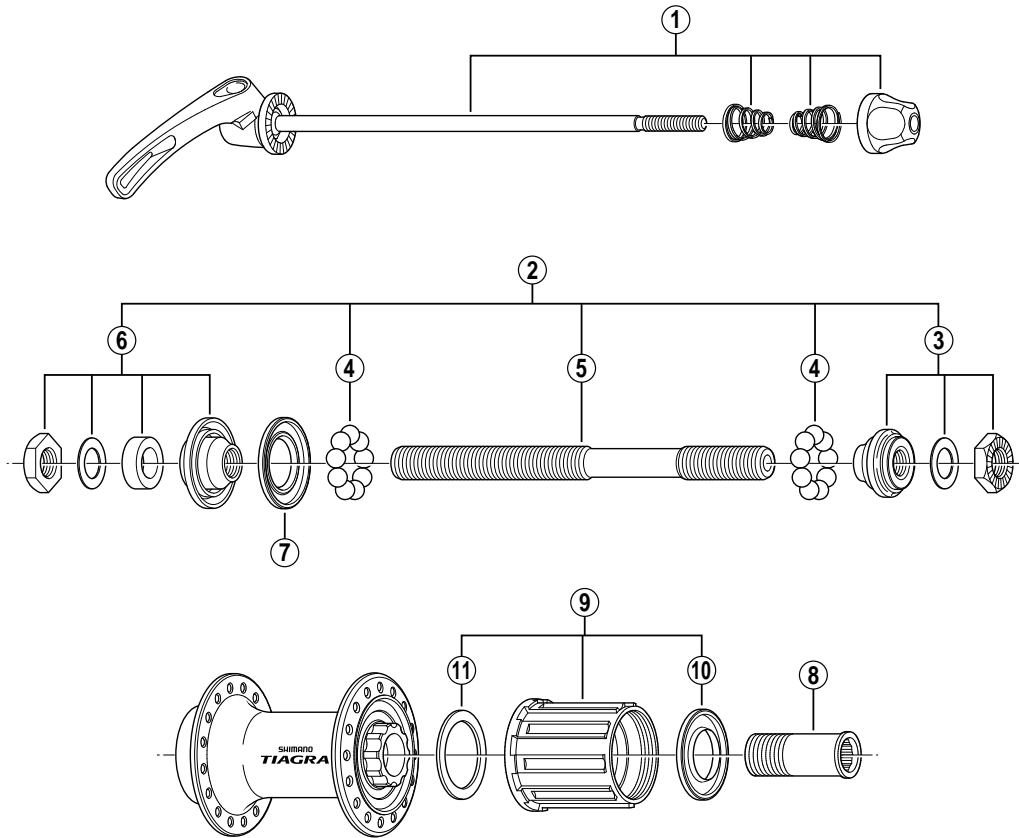

TIAGRA Freehub FH-4500 8/9-Speed

• Over Lock Nut Dimension: 130 mm (5-1/8")

ITEM NO.	SHIMANO CODE NO.	DESCRIPTION	INTERCHANGEABILITY		
1	Y-3CR98010	Complete Quick Release 163 mm (6-13/32")	B	B	
2	Y-3CR98020	Complete Hub Axle 141 mm (5-9/16")			
3	Y-3CR98030	Right Hand Lock Nut Unit			
4	Y-000 91310	Steel Ball (1/4") 18 pcs.	A	A	A
5	Y-30K 01100	Hub Axle 141 mm (5-9/16")	A	A	
6	Y-3CR98050	Left Hand Lock Nut Unit			
7	Y-3CR09000	Left Hand Seal Ring			A
8	Y-3BL 03000	Body Fixing Bolt	B	A	A
9	Y-3CR98070	Complete Freewheel Body			B
10	Y-3CR08000	Right Hand Seal Ring			A
11	Y-375 04000	Freewheel Body Washer	A	A	A

A: Same parts.

B: Parts are usable, but differ in materials, appearance, finish, size, etc.

Absence of mark indicates non-interchangeability.

FH-4400
FH-2200
FH-M495A

0607-2582

Specifications are subject to change without notice.

SHIMANO