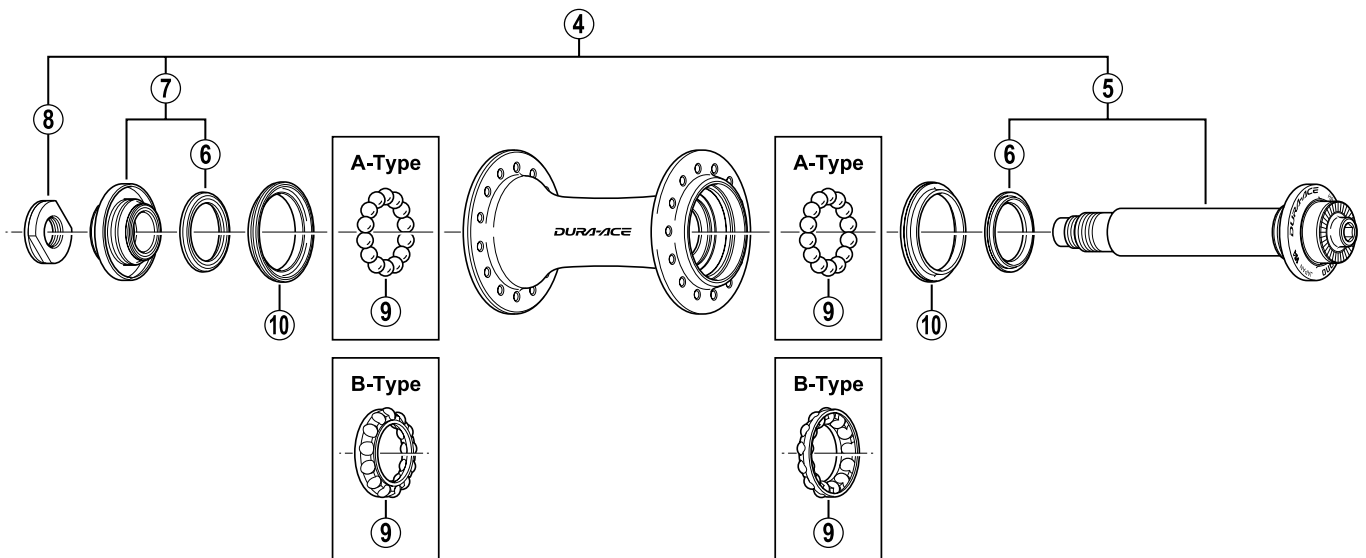

DURA-ACE Front Hub HB-7800

ITEM NO.	SHIMANO CODE NO.	DESCRIPTION
1	Y-25R 98010	Complete Quick Release 133 mm (5-1/4")
2	Y-25R 98020	Quick Release Nut
3	Y-233 21000	Volute Spring
4	Y-25R 98030	Complete Hub Axle 99.75 mm (3-15/16")
5	Y-25R 98040	Hub Axle Unit 99.75 mm (3-15/16")
6	Y-25R 04000	Seal Ring
7	Y-25R 98050	Left Hand Cone w/Dust Cap & Seal Ring
8	Y-25R 98060	Left Hand Lock Nut (M10)
* 9	Y-25R 98070	Stainless Ball (3/16") 28 pcs. / A-Type
	Y-25R 98080	Ball Retainer (3/16") / B-Type
* 10	Y-25R 06000	Inner Dust Cap

Over Lock Nut Dimension: 100 mm (3-15/16")

0412-2246A

Specifications are subject to change without notice.

SHIMANO