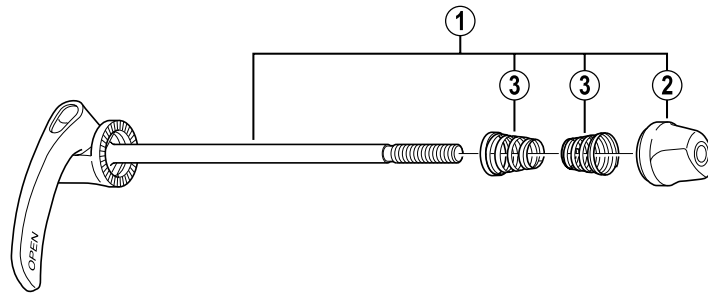

DURA-ACE Front Hub HB-7800

ITEM NO.	SHIMANO CODE NO.	DESCRIPTION
1	Y-25R 98010	Complete Quick Release 133 mm (5-1/4")
2	Y-25R 98020	Quick Release Nut
3	Y-233 21000	Volute Spring
4	Y-25R 98030	Complete Hub Axle 99.75 mm (3-15/16")
5	Y-25R 98040	Hub Axle Unit 99.75 mm (3-15/16")
6	Y-25R 04000	Seal Ring
7	Y-25R 98050	Left Hand Cone w/Dust Cap & Seal Ring
8	Y-25R 98060	Left Hand Lock Nut (M10)
* 9	Y-25R 98070	Stainless Ball (3/16") 28 pcs. / A-Type
	Y-25R 98080	Ball Retainer (3/16") / B-Type
* 10	Y-25R 06000	Inner Dust Cap

Over Lock Nut Dimension: 100 mm (3-15/16")

0412-2246A

Specifications are subject to change without notice.

SHIMANO