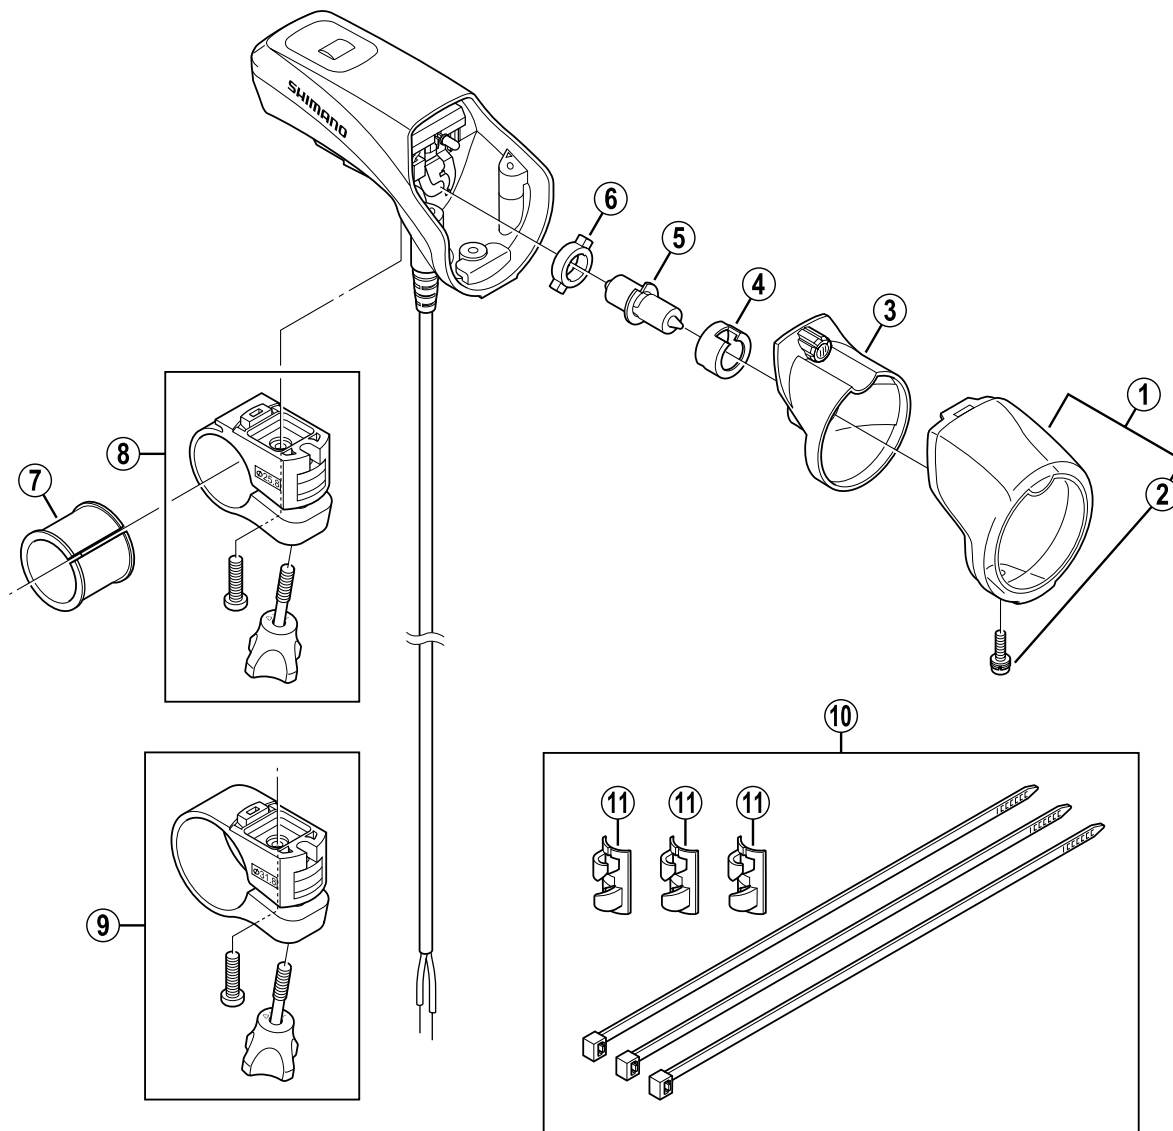

SHIMANO Lamp  
**LP-R600**

Q'TY	ITEM NO.	SHIMANO CODE NO.	DESCRIPTION
	1	Y-76P 98010	Lens & Fixing Screw
	2	Y-76P 25000	Lens Fixing Screw
	3	Y-76P 98020	Reflector
	4	Y-76P 24000	Bulb Stopper
	5	Y-76P 05000	Bulb (12V-5W)
	6	Y-76P 28000	Bulb Guide
	7	Y-76S 14000	Clamp Band Adapter (φ 22 mm)
	8	Y-76P 98040	Clamp Band Unit (φ 25.8 mm)
	9	Y-76P 98060	Clamp Band Unit (φ 31.8 mm)
	10	Y-76P 98080	Cable Clip & Lock Tie
	11	Y-76P 30000	Cable Clip