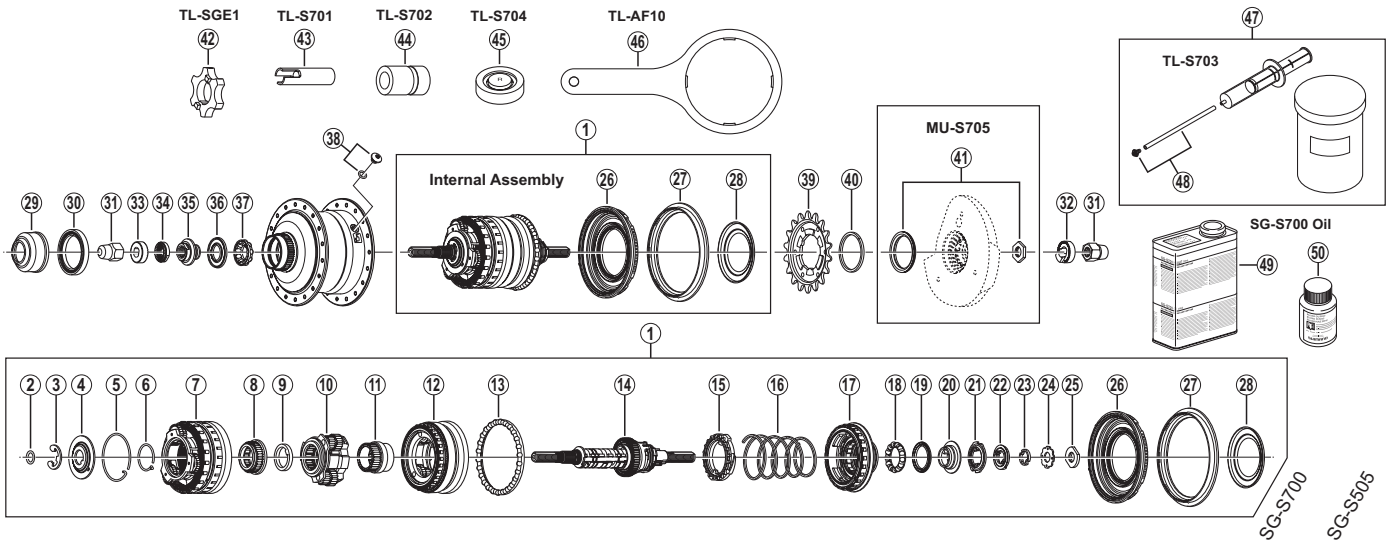

ALFINE 11-Speed Internal Hub SG-S705

ITEM NO.	SHIMANO CODE NO.	DESCRIPTION	INTERCHANGEABILITY
1	Y38F98010	Internal Assembly (Axle Length 187 mm)	
2	Y37E08000	O-Ring	A
3	Y34R79000	Stop Ring (ø12 / 1.0 mm)	A A
	Y34R79010	Stop Ring (ø12 / 1.3 mm)	A A
	Y34R79020	Stop Ring (ø12 / 1.6 mm)	A A
4	Y37R78000	Carrier Hold Plate	A
5	Y37R80000	Carrier 3 Slide Spring	A
6	Y37R81000	Sun Gear 4 Slide Spring	A
7	Y37R98020	Carrier 3 Unit	A
8	Y37R55000	Sun Gear 4	A
9	Y37R56000	Sun Gear 3 Guide Ring	A
10	Y37R98030	Carrier 2 Unit	A
11	Y37R53000	Sun Gear 2	A
12	Y37R98040	Carrier 1 Unit	A
13	Y37R98050	Ball Retainer S (3/16" x 26)	A
14	Y38F98020	Hub Axle Unit (Axle Length 187 mm)	
15	Y37R98070	Clutch Unit	A
16	Y34R21000	Return Spring A	A A
17	Y37R98080	Driver Unit	A
18	Y34R98070	Ball Retainer P (3/16" x 13)	A A
19	Y38F06000	Seal Ring R	A
20	Y38F98030	Right Hand Cone w/Cap	
21	Y38F13000	Drive Plate Seal	
22	Y38F98040	Lock Washer	A
23	Y37R15000	Lock Washer Seal	A
24	Y38F17000	Right Hand Lock Nut Washer	A
25	Y38F16000	Right Hand Lock Nut	A
26	Y37R98100	Right Hand Dust Cap A w/Seal	A
27	Y35Z20000	Chain Guard	A A
28	Y37R75000	Right Hand Dust Cap D	A
29	Y37R74000	Rotor Mount Cover	A
30	Y37R82000	Rotor Spacer	A
31	Y72A01000	Cap Nut (3/8")	A B
32	Y34R85010	Non-turn Washer 8R (Dark Blue)	A A
33	Y34R85000	Non-turn Washer 8L (Dark Green)	A A
34	Y37R11000	Left Hand Serated Lock Nut (4.4 mm)	A
35	Y37R98110	Left Hand Cone w/Dust Cap	A
36	Y37R73000	Seal Ring L	A
37	Y36U98030	Ball Retainer (7/32" x 9)	A A
38	Y37R98120	Oil Port Bolt (Silver) & O-Ring	A
	Y37R98130	Oil Port Bolt (Black) & O-Ring	A
39	Y12N18000	Sprocket Wheel 18T (CS-S500 w/o Guard)	A A
	Y12N20000	Sprocket Wheel 20T (CS-S500 w/o Guard)	A A
40	Y32120100	Snap Ring C	A A
41	Y38F98050	Motor Unit Seal & Lock Nut	A
42	Y20W10000	TL-SGE1 1st Gear Set Tool	A
43	Y13098021	TL-S701 Right Hand Cone Removal Tool	A
44	Y13098022	TL-S702 Right Hand Cone Installation Tool	A A
45	Y70819000	TL-S704 Seal Set Tool	A
46	Y32010000	TL-AF10 Right Hand Dust Cap A Installation Tool	A A
47	Y13098023	TL-S703 Oil Kit	A
48	Y13098025	Tube Set (Tube & Bleeding Nipple)	A
49	Y13098480	SG-S700 Oil (1 L)	A
50	Y13098481	SG-S700 Oil (50 ml)	A
-	Y37R07000	Right Hand Hub Cup	A