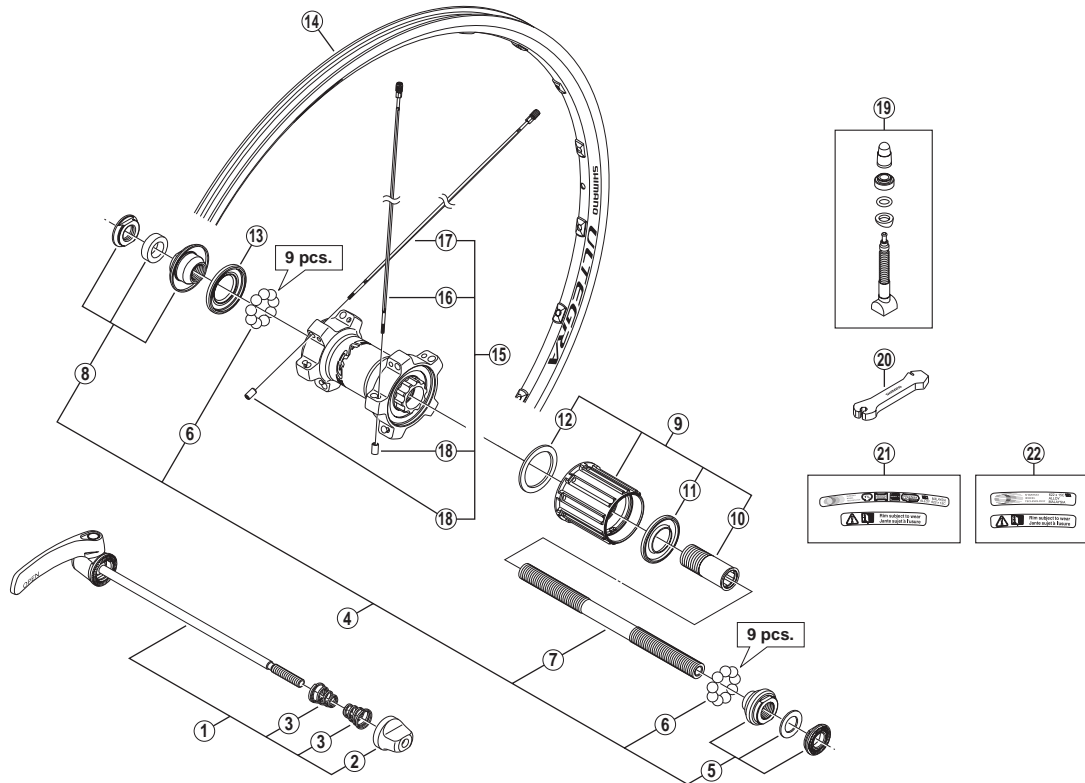

ULTEGRA Rear Wheel (8/9/10-Speed)

WH-6700-R Black

WH-6700-G-R Glossy Grey

WH-RS20/RS30
WH-RS10

• Over Lock Nut Dimension: 130 mm (5-1/8")

ITEM NO.	SHIMANO CODE NO.	DESCRIPTION	INTERCHANGEABILITY	
* 1	Y3DV98010	Complete Quick Release 163 mm (6-13/32") for WH-6700		
	Y4FP98150	Complete Quick Release 163 mm (6-13/32") for WH-6700-G		
	Y4FP98160	Complete Quick Release 168 mm (6-5/8") for WH-6700		
	Y4FP98170	Complete Quick Release 168 mm (6-5/8") for WH-6700-G		
2	Y23W91100	Quick Release Nut		
3	Y23111000	Volute Spring		
4	Y4FP98010	Complete Hub Axle 141 mm (5-9/16")		
5	Y4FP98020	Right Hand Lock Nut Unit		
6	Y00091310	Steel Ball (1/4") 18 pcs.	A	A
7	Y36019109	Hub Axle M10 x 141 mm (5-9/16")		
8	Y4FP98030	Left Hand Lock Nut Unit		
9	Y4FP98050	Complete Freewheel Body		
10	Y35904000	Body Fixing Bolt	A	A
11	Y3CR08000	Right Hand Seal Ring	A	A
12	Y37504000	Freewheel Body Washer	A	A
13	Y3CR09000	Left Hand Seal Ring	A	A
* 14	EWHRM2DREBD	Rim for WH-6700 {20H / Black}		
	EWHRM2VREGD	Rim for WH-6700-G {20H / Glossy Grey}		
* 15	EWHSPOKE2DB1	Spoke Unit for WH-6700 {Spoke (304 mm x 10 pcs. & 306 mm x 10 pcs.) / Spoke Plug (Silver/20 pcs.) / Washer (20 pcs.) / Hub Nut (20 pcs.)}		
	EWHSPOKE2DB2	Spoke Unit for WH-6700-G {Spoke (304 mm x 10 pcs. & 306 mm x 10 pcs.) / Spoke Plug (Black/20 pcs.) / Washer (20 pcs.) / Hub Nut (20 pcs.)}		
* 16	Y4FP98090	Right Hand Spoke (304 mm) w/Plug (Silver) & Washer for WH-6700		
	Y4GT98030	Right Hand Spoke (304 mm) w/Plug (Black) & Washer for WH-6700-G		
17	Y4FP98100	Left Hand Spoke (306 mm) w/Plug (Silver) & Washer for WH-6700		
	Y4GT98020	Left Hand Spoke (306 mm) w/Plug (Black) & Washer for WH-6700-G		
18	Y4CK89000	Hub Nut		
19	Y4DS98060	Valve Unit		
20	Y4CK19000	Spoke Plug Wrench		
21	Y4FP98070	Rim Sticker Unit for WH-6700		
* 22	Y4FP98140	Rim Sticker Unit for WH-6700-G		